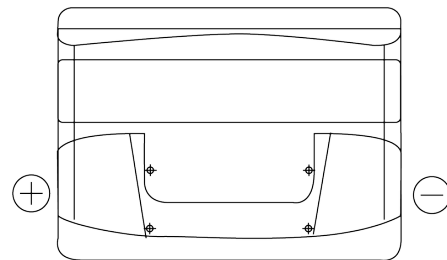

Product overview

Batteries for Cars

Excell EB621

Part number	EB621
Technology	Flooded
EAN/GTIN	3661024034548
Voltage	12 V
Capacity	62 Ah
CCA	540 A
Length	242 mm
Width	175 mm
Height	190 mm
Box size	L02
Polarity	ETN 1
Terminal Type	EN taper post
Hold Down	B13
Weights (subject of variation)	14.20 kg

Polarity

Terminal Type

Hold Down

Design, features and specifications are subject to change without notice. We disclaim any representation or warranty, express or implied, concerning the data or recommendations, and in no event shall be liable for any loss or damage claimed to have arisen as a result. Some products may not be available in your local market.