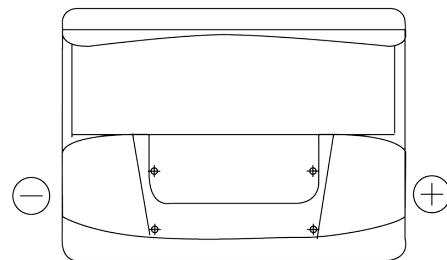

**Product overview**

Batteries for Cars

**Excell EB620**

Part number	EB620
Technology	Flooded
EAN/GTIN	3661024034531
Voltage	12 V
Capacity	62 Ah
CCA	540 A
Length	242 mm
Width	175 mm
Height	190 mm
Box size	L02
Polarity	ETN 0
Terminal Type	EN taper post
Hold Down	B13
Weights (subject of variation)	14.20 kg

**Polarity**

**Terminal Type**

Positive Terminal

Negative Terminal

**Hold Down**

Design, features and specifications are subject to change without notice. We disclaim any representation or warranty, express or implied, concerning the data or recommendations, and in no event shall be liable for any loss or damage claimed to have arisen as a result. Some products may not be available in your local market.