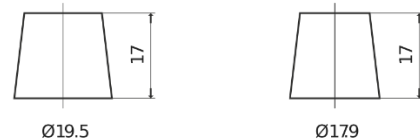

**Product overview**

Batteries for Cars

**Excell EB620**

Part number	EB620
Technology	Flooded
EAN/GTIN	3661024034531
Voltage	12 V
Capacity	62 Ah
CCA	540 A
Length	242 mm
Width	175 mm
Height	190 mm
Box size	L02
Polarity	ETN 0
Terminal Type	EN taper post
Hold Down	B13
Weights (subject of variation)	14.20 kg

**Polarity**

**Terminal Type**

Positive Terminal

Negative Terminal

**Hold Down**

Design, features and specifications are subject to change without notice. We disclaim any representation or warranty, express or implied, concerning the data or recommendations, and in no event shall be liable for any loss or damage claimed to have arisen as a result. Some products may not be available in your local market.