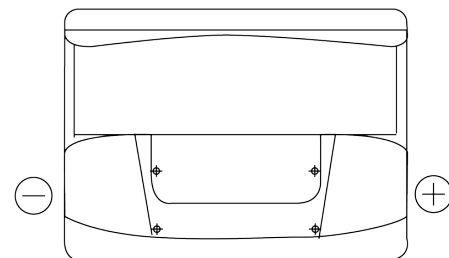

**Product overview**

Batteries for Cars

**Classic EC550**

Part number	EC550
Technology	Flooded
EAN/GTIN	3661024034807
Voltage	12 V
Capacity	55 Ah
CCA	460 A
Length	242 mm
Width	175 mm
Height	190 mm
Box size	L02
Polarity	ETN 0
Terminal Type	EN taper post
Hold Down	B13
Weights (subject of variation)	13.50 kg

**Polarity**

**Terminal Type**

Positive Terminal

Negative Terminal

**Hold Down**

Design, features and specifications are subject to change without notice. We disclaim any representation or warranty, express or implied, concerning the data or recommendations, and in no event shall be liable for any loss or damage claimed to have arisen as a result. Some products may not be available in your local market.