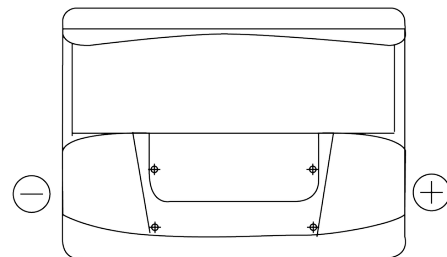

Product overview

Batteries for Cars

Classic EC550

Part number	EC550
Technology	Flooded
EAN/GTIN	3661024034807
Voltage	12 V
Capacity	55 Ah
CCA	460 A
Length	242 mm
Width	175 mm
Height	190 mm
Box size	L02
Polarity	ETN 0
Terminal Type	EN taper post
Hold Down	B13
Weights (subject of variation)	13.50 kg

Polarity

Terminal Type

Positive Terminal

Negative Terminal

Hold Down

Design, features and specifications are subject to change without notice. We disclaim any representation or warranty, express or implied, concerning the data or recommendations, and in no event shall be liable for any loss or damage claimed to have arisen as a result. Some products may not be available in your local market.