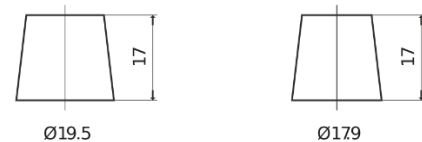

**Product overview**

Batteries for Cars

**Classic EC550**

Part number	EC550
Technology	Flooded
EAN/GTIN	3661024034807
Voltage	12 V
Capacity	55 Ah
CCA	460 A
Length	242 mm
Width	175 mm
Height	190 mm
Box size	L02
Polarity	ETN 0
Terminal Type	EN taper post
Hold Down	B13
Weights (subject of variation)	13.50 kg

**Polarity**

**Terminal Type**

Positive Terminal

Negative Terminal

**Hold Down**

Design, features and specifications are subject to change without notice. We disclaim any representation or warranty, express or implied, concerning the data or recommendations, and in no event shall be liable for any loss or damage claimed to have arisen as a result. Some products may not be available in your local market.