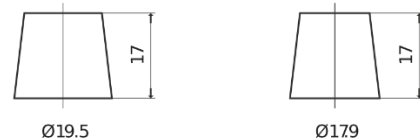

Product overview

Batteries for Cars

Premium EA530

Part number	EA530
Technology	Flooded
EAN/GTIN	3661024034203
Voltage	12 V
Capacity	53 Ah
CCA	540 A
Length	207 mm
Width	175 mm
Height	190 mm
Box size	L01
Polarity	ETN 0
Terminal Type	EN taper post
Hold Down	B13
Weights (subject of variation)	12.70 kg

Polarity

Terminal Type

Positive Terminal

Negative Terminal

Hold Down

Design, features and specifications are subject to change without notice. We disclaim any representation or warranty, express or implied, concerning the data or recommendations, and in no event shall be liable for any loss or damage claimed to have arisen as a result. Some products may not be available in your local market.