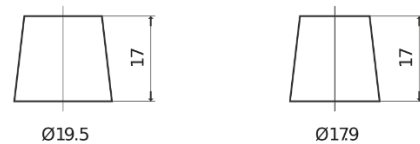

Product overview

Batteries for Cars

Technica TB501

Part number	TB501
Technology	Flooded
EAN/GTIN	3661024054522
Voltage	12 V
Capacity	50 Ah
CCA	450 A
Length	207 mm
Width	175 mm
Height	190 mm
Box size	L01
Polarity	ETN 1
Terminal Type	EN taper post
Hold Down	B13
Weights (subject of variation)	12.20 kg

Polarity

Terminal Type

Positive Terminal

Negative Terminal

Hold Down

Design, features and specifications are subject to change without notice. We disclaim any representation or warranty, express or implied, concerning the data or recommendations, and in no event shall be liable for any loss or damage claimed to have arisen as a result. Some products may not be available in your local market.