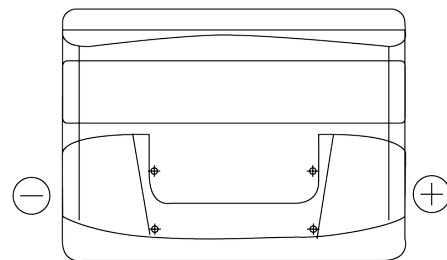

Product overview

Batteries for Cars

Technica TB500

Part number	TB500
Technology	Flooded
EAN/GTIN	3661024054515
Voltage	12 V
Capacity	50 Ah
CCA	450 A
Length	207 mm
Width	175 mm
Height	190 mm
Box size	L01
Polarity	ETN 0
Terminal Type	EN taper post
Hold Down	B13
Weights (subject of variation)	12.10 kg

Polarity

Terminal Type

Positive Terminal

Negative Terminal

Hold Down

Design, features and specifications are subject to change without notice. We disclaim any representation or warranty, express or implied, concerning the data or recommendations, and in no event shall be liable for any loss or damage claimed to have arisen as a result. Some products may not be available in your local market.