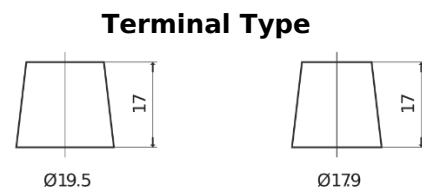

Product overview

Batteries for Trucks, Buses, Construction, Agriculture

StartPRO FG2253

| | |
|--------------------------------|---------------|
| Part number | FG2253 |
| Technology | Flooded |
| EAN/GTIN | 3661024047241 |
| Voltage | 12 V |
| Capacity | 225.0 Ah |
| CCA | 1200 A |
| Length | 518 mm |
| Width | 274 mm |
| Height | 240 mm |
| Box size | D06 |
| Polarity | ETN 3 |
| Terminal Type | EN taper post |
| Hold Down | B0 |
| Weights (subject of variation) | 54.90 kg |