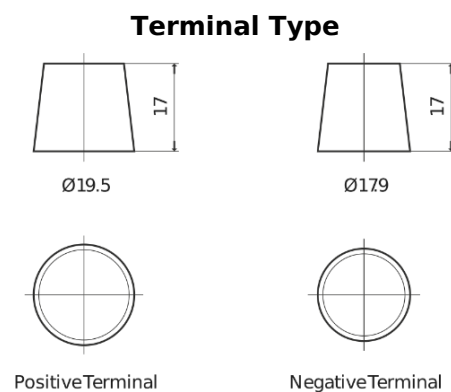

**Product overview**

Batteries for Trucks, Buses, Construction, Agriculture

**StartPRO FG2253**

Part number	FG2253
Technology	Flooded
EAN/GTIN	3661024047241
Voltage	12 V
Capacity	225.0 Ah
CCA	1200 A
Length	518 mm
Width	274 mm
Height	240 mm
Box size	D06
Polarity	ETN 3
Terminal Type	EN taper post
Hold Down	B0
Weights (subject of variation)	54.90 kg