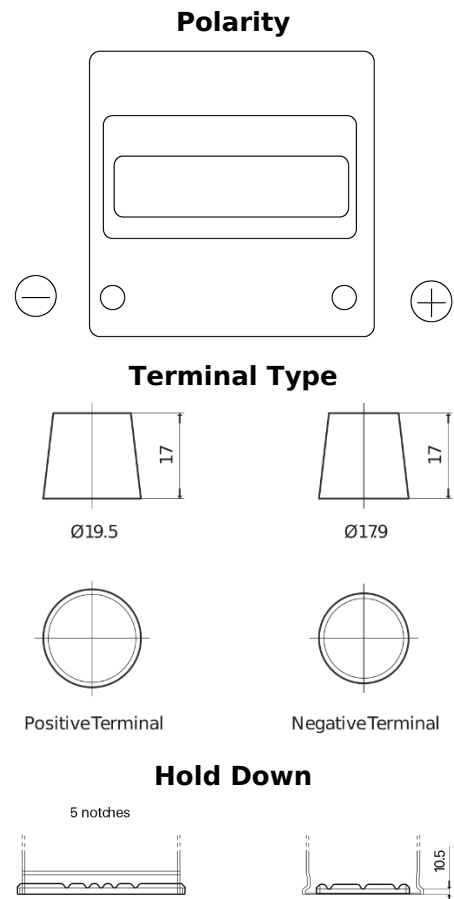

Product overview

Batteries for Cars

Technica TB440

Part number	TB440
Technology	Flooded
EAN/GTIN	3661024054508
Voltage	12 V
Capacity	44 Ah
CCA	400 A
Length	175 mm
Width	175 mm
Height	190 mm
Box size	L00
Polarity	ETN 0
Terminal Type	EN taper post
Hold Down	B13
Weights (subject of variation)	10.70 kg