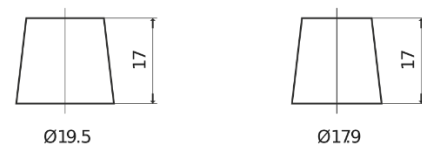

**Product overview**

Batteries for Cars

**Technica TB440**

Part number	TB440
Technology	Flooded
EAN/GTIN	3661024054508
Voltage	12 V
Capacity	44 Ah
CCA	400 A
Length	175 mm
Width	175 mm
Height	190 mm
Box size	L00
Polarity	ETN 0
Terminal Type	EN taper post
Hold Down	B13
Weights (subject of variation)	10.70 kg

**Polarity**

**Terminal Type**

Positive Terminal

Negative Terminal

**Hold Down**

Design, features and specifications are subject to change without notice. We disclaim any representation or warranty, express or implied, concerning the data or recommendations, and in no event shall be liable for any loss or damage claimed to have arisen as a result. Some products may not be available in your local market.