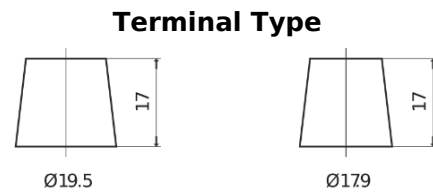

Product overview

Batteries for Trucks, Buses, Construction, Agriculture

StartPRO FG1403

Part number	FG1403
Technology	Flooded
EAN/GTIN	3661024045421
Voltage	12 V
Capacity	140.0 Ah
CCA	800 A
Length	513 mm
Width	189 mm
Height	223 mm
Box size	D04
Polarity	ETN 3
Terminal Type	EN taper post
Hold Down	B0
Weights (subject of variation)	34.10 kg