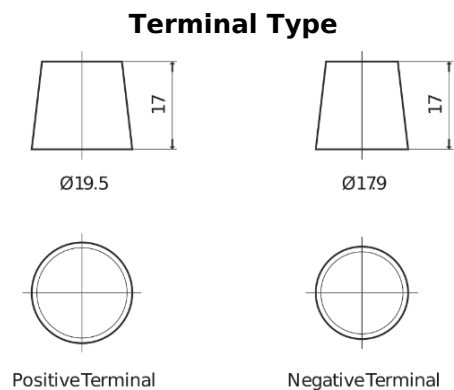

**Product overview**

Batteries for Trucks, Buses, Construction, Agriculture

**StartPRO FG1402**

Part number	FG1402
Technology	Flooded
EAN/GTIN	3661024045346
Voltage	12 V
Capacity	140.0 Ah
CCA	900 A
Length	508 mm
Width	175 mm
Height	205 mm
Box size	ATM
Polarity	ETN 0
Terminal Type	EN taper post
Hold Down	B1
Weights (subject of variation)	33.80 kg