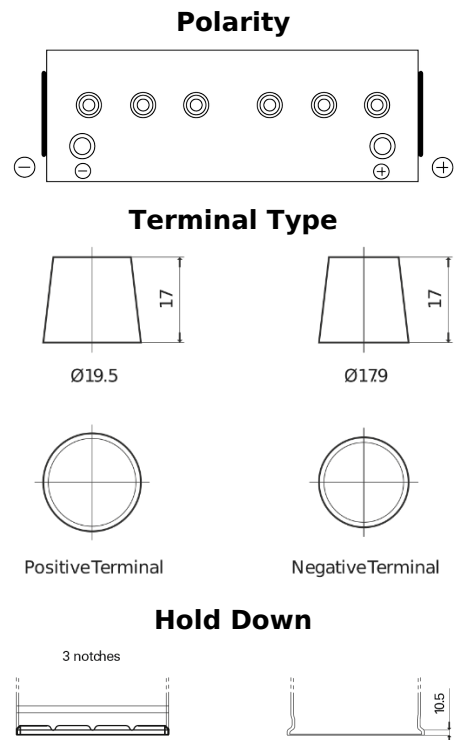

Product overview

Batteries for Trucks, Buses, Construction, Agriculture

StartPRO FG1402

Part number	FG1402
Technology	Flooded
EAN/GTIN	3661024045346
Voltage	12 V
Capacity	140.0 Ah
CCA	900 A
Length	508 mm
Width	175 mm
Height	205 mm
Box size	ATM
Polarity	ETN 0
Terminal Type	EN taper post
Hold Down	B1
Weights (subject of variation)	33.80 kg