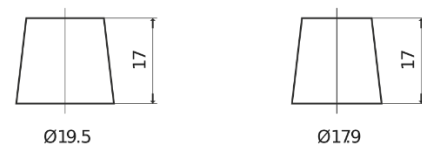

**Product overview**

Batteries for Cars

**Power DB440**

Part number	DB440
Technology	Flooded
EAN/GTIN	3661024024501
Voltage	12 V
Capacity	44 Ah
CCA	400 A
Length	175 mm
Width	175 mm
Height	190 mm
Box size	L00
Polarity	ETN 0
Terminal Type	EN taper post
Hold Down	B13
Weights (subject of variation)	10.70 kg

**Polarity**

**Terminal Type**

Positive Terminal

Negative Terminal

**Hold Down**

Design, features and specifications are subject to change without notice. We disclaim any representation or warranty, express or implied, concerning the data or recommendations, and in no event shall be liable for any loss or damage claimed to have arisen as a result. Some products may not be available in your local market.