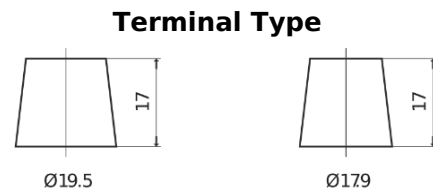

**Product overview**

Batteries for Trucks, Buses, Construction, Agriculture

**StartPRO FG1203**

Part number	FG1203
Technology	Flooded
EAN/GTIN	3661024046541
Voltage	12 V
Capacity	120.0 Ah
CCA	680 A
Length	513 mm
Width	189 mm
Height	223 mm
Box size	D04
Polarity	ETN 3
Terminal Type	EN taper post
Hold Down	B0
Weights (subject of variation)	32.50 kg