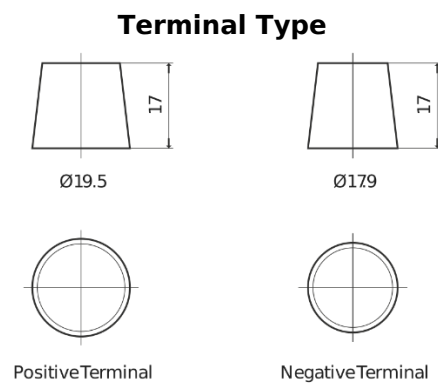

Product overview

Batteries for Trucks, Buses, Construction, Agriculture

StartPRO FG1203

Part number	FG1203
Technology	Flooded
EAN/GTIN	3661024046541
Voltage	12 V
Capacity	120.0 Ah
CCA	680 A
Length	513 mm
Width	189 mm
Height	223 mm
Box size	D04
Polarity	ETN 3
Terminal Type	EN taper post
Hold Down	B0
Weights (subject of variation)	32.50 kg