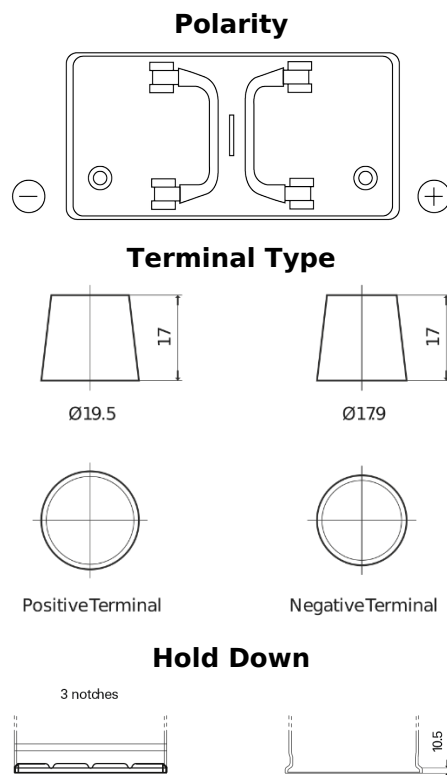

Product overview

Batteries for Trucks, Buses, Construction, Agriculture

StartPRO FG1102

Part number	FG1102
Technology	Flooded
EAN/GTIN	3661024045391
Voltage	12 V
Capacity	110.0 Ah
CCA	750 A
Length	349 mm
Width	175 mm
Height	235 mm
Box size	D02
Polarity	ETN 0
Terminal Type	EN taper post
Hold Down	B1
Weights (subject of variation)	25.40 kg