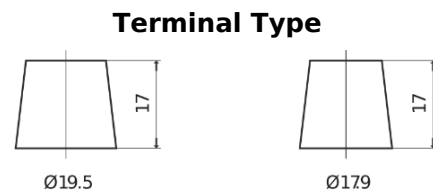

**Product overview**

Batteries for Trucks, Buses, Construction, Agriculture

**PowerPRO FF2353**

Part number	FF2353
Technology	Flooded
EAN/GTIN	3661024045322
Voltage	12 V
Capacity	235.0 Ah
CCA	1300 A
Length	518 mm
Width	274 mm
Height	240 mm
Box size	D06
Polarity	ETN 3
Terminal Type	EN taper post
Hold Down	B0
Weights (subject of variation)	56.30 kg