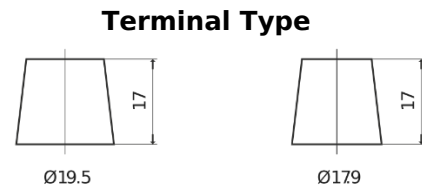

Product overview

Batteries for Trucks, Buses, Construction, Agriculture

PowerPRO FF2353

Part number	FF2353
Technology	Flooded
EAN/GTIN	3661024045322
Voltage	12 V
Capacity	235.0 Ah
CCA	1300 A
Length	518 mm
Width	274 mm
Height	240 mm
Box size	D06
Polarity	ETN 3
Terminal Type	EN taper post
Hold Down	B0
Weights (subject of variation)	56.30 kg