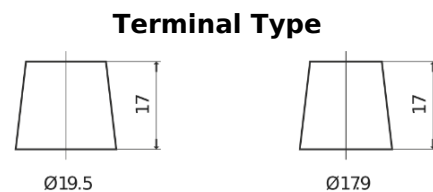

Product overview

Batteries for Trucks, Buses, Construction, Agriculture

PowerPRO FF1453

Part number	FF1453
Technology	Flooded
EAN/GTIN	3661024045308
Voltage	12 V
Capacity	145.0 Ah
CCA	900 A
Length	513 mm
Width	189 mm
Height	223 mm
Box size	D04
Polarity	ETN 3
Terminal Type	EN taper post
Hold Down	B0
Weights (subject of variation)	35.90 kg