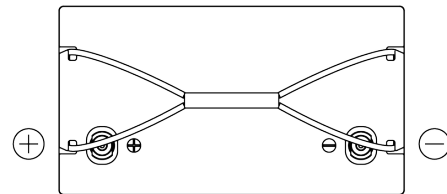

**Product overview**

Batteries for Marine and Leisure

**Equipment Li-Ion EV1300/24**

Part number	EV1300/24
Technology	Li-Ion
EAN/GTIN	3661024037693
Voltage	24 V
Capacity	50 Ah
Watt hour	1300 Wh
Length	307 mm
Width	170 mm
Height	216 mm
Box size	G77
Polarity	ETN 1
Terminal Type	Female M8
Hold Down	B0
Weights (subject of variation)	12.00 kg

**Polarity**

**Terminal Type**

**Hold Down**

Design, features and specifications are subject to change without notice. We disclaim any representation or warranty, express or implied, concerning the data or recommendations, and in no event shall be liable for any loss or damage claimed to have arisen as a result. Some products may not be available in your local market.