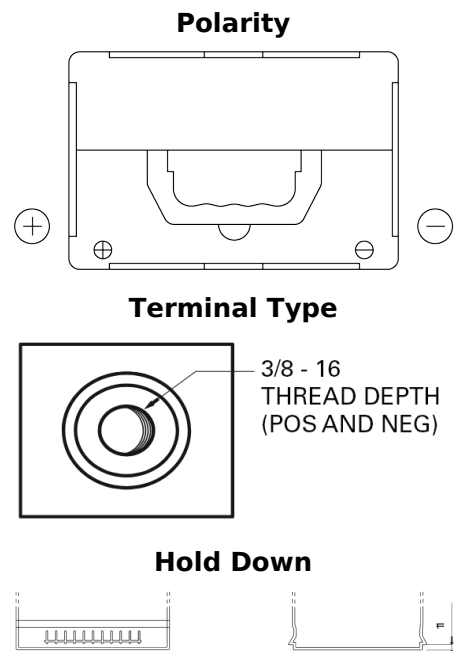

Product overview

Batteries for Cars

Technica TB558

Part number	TB558
Technology	Flooded
EAN/GTIN	3661024057158
Voltage	12 V
Capacity	55 Ah
CCA	620 A
Length	230 mm
Width	180 mm
Height	186 mm
Box size	G75
Polarity	ETN 1
Terminal Type	SAE S 3/8" side Terminal
Hold Down	B7
Weights (subject of variation)	14.20 kg