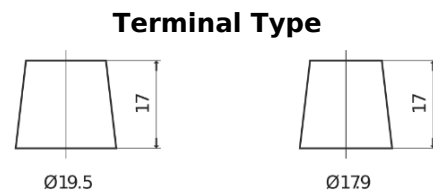

Product overview

Batteries for Trucks, Buses, Construction, Agriculture

StrongPRO EFB+ FE2353

Part number	FE2353
Technology	EFB
EAN/GTIN	3661024046534
Voltage	12 V
Capacity	235.0 Ah
CCA	1200 A
Length	518 mm
Width	274 mm
Height	240 mm
Box size	D06
Polarity	ETN 3
Terminal Type	EN taper post
Hold Down	B0
Weights (subject of variation)	58.20 kg