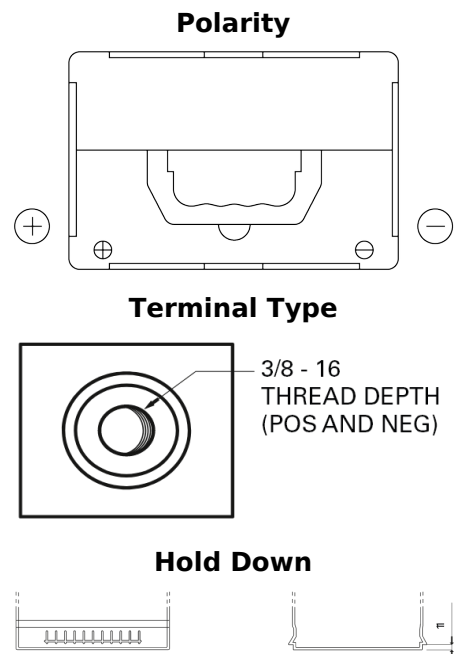

Product overview

Batteries for Cars

Technica TB558

| | |
|--------------------------------|--------------------------|
| Part number | TB558 |
| Technology | Flooded |
| EAN/GTIN | 3661024057158 |
| Voltage | 12 V |
| Capacity | 55 Ah |
| CCA | 620 A |
| Length | 230 mm |
| Width | 180 mm |
| Height | 186 mm |
| Box size | G75 |
| Polarity | ETN 1 |
| Terminal Type | SAE S 3/8" side Terminal |
| Hold Down | B7 |
| Weights (subject of variation) | 14.20 kg |