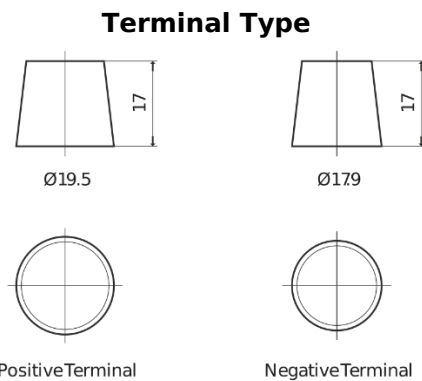

Product overview

Batteries for Trucks, Buses, Construction, Agriculture

StrongPRO EFB+ FE2353

Part number	FE2353
Technology	EFB
EAN/GTIN	3661024046534
Voltage	12 V
Capacity	235.0 Ah
CCA	1200 A
Length	518 mm
Width	274 mm
Height	240 mm
Box size	D06
Polarity	ETN 3
Terminal Type	EN taper post
Hold Down	B0
Weights (subject of variation)	58.20 kg