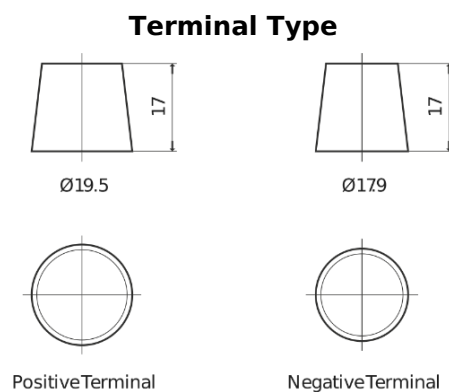

**Product overview**

Batteries for Trucks, Buses, Construction, Agriculture

**StrongPRO EFB+ FE2353**

Part number	FE2353
Technology	EFB
EAN/GTIN	3661024046534
Voltage	12 V
Capacity	235.0 Ah
CCA	1200 A
Length	518 mm
Width	274 mm
Height	240 mm
Box size	D06
Polarity	ETN 3
Terminal Type	EN taper post
Hold Down	B0
Weights (subject of variation)	58.20 kg