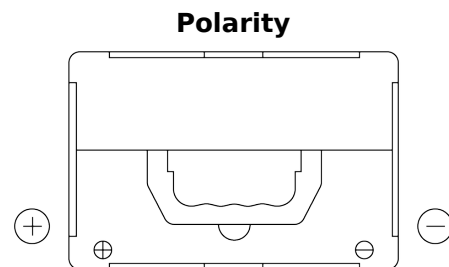

**Product overview**

Batteries for Cars

**Excell EB558**

Part number	EB558
Technology	Flooded
EAN/GTIN	3661024037419
Voltage	12 V
Capacity	55 Ah
CCA	620 A
Length	230 mm
Width	180 mm
Height	186 mm
Box size	G75
Polarity	ETN 1
Terminal Type	SAE S 3/8" side Terminal
Hold Down	B7
Weights (subject of variation)	14.20 kg