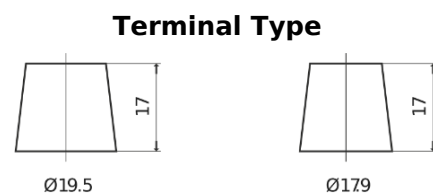

Product overview

Batteries for Trucks, Buses, Construction, Agriculture

Endurance+PRO Gel FD2103

Part number	FD2103
Technology	GEL
EAN/GTIN	3661024046961
Voltage	12 V
Capacity	210.0 Ah
CCA	1030 A
Length	518 mm
Width	274 mm
Height	240 mm
Box size	D06
Polarity	ETN 3
Terminal Type	EN taper post
Hold Down	B0
Weights (subject of variation)	63.50 kg