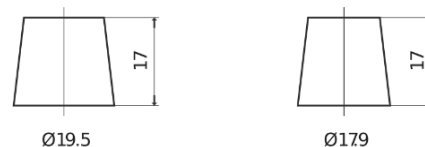

Terminal Type