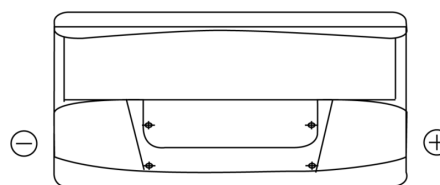

**Product overview**

Batteries for Cars

**Standard FC900**

Part number	FC900
Technology	Flooded
EAN/GTIN	3661024044837
Voltage	12 V
Capacity	90.0 Ah
CCA	720 A
Length	353 mm
Width	175 mm
Height	190 mm
Box size	L05
Polarity	ETN 0
Terminal Type	EN taper post
Hold Down	B13
Weights (subject of variation)	20.50 kg

**Polarity**

**Terminal Type**

**Hold Down**

Design, features and specifications are subject to change without notice. We disclaim any representation or warranty, express or implied, concerning the data or recommendations, and in no event shall be liable for any loss or damage claimed to have arisen as a result. Some products may not be available in your local market.