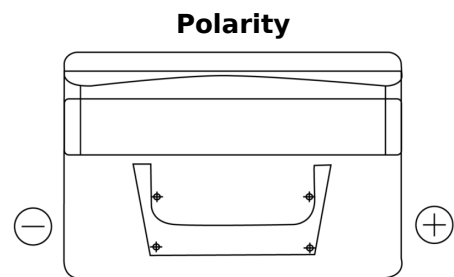

**Product overview**

Batteries for Cars

**Standard FC652**

Part number	FC652
Technology	Flooded
EAN/GTIN	3661024044868
Voltage	12 V
Capacity	65.0 Ah
CCA	540 A
Length	278 mm
Width	175 mm
Height	175 mm
Box size	LB3
Polarity	ETN 0
Terminal Type	EN taper post
Hold Down	B13
Weights (subject of variation)	14.50 kg