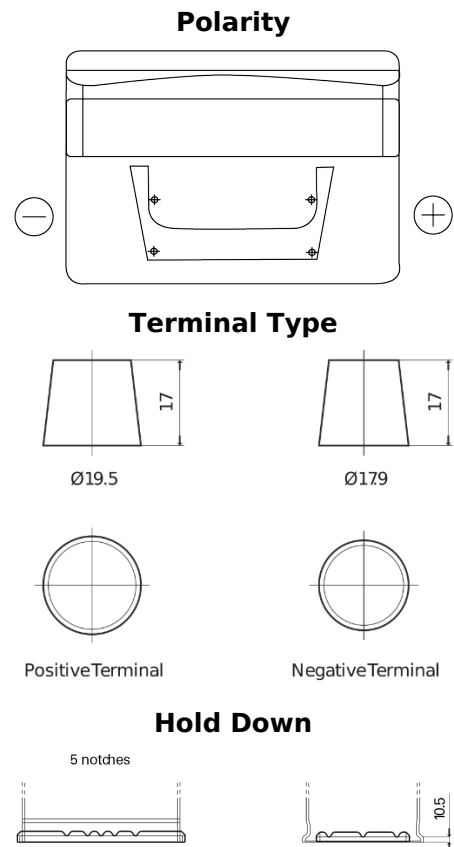

**Product overview**

Batteries for Cars

**Standard FC542**

Part number	FC542
Technology	Flooded
EAN/GTIN	3661024044851
Voltage	12 V
Capacity	54.0 Ah
CCA	500 A
Length	242 mm
Width	175 mm
Height	175 mm
Box size	LB2
Polarity	ETN 0
Terminal Type	EN taper post
Hold Down	B13
Weights (subject of variation)	12.90 kg