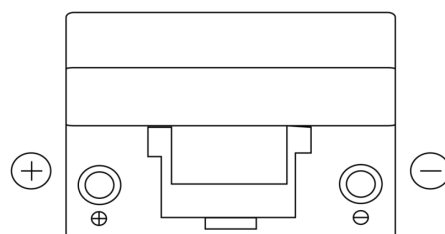

Product overview

Batteries for Cars

Formula FB955

| | |
|--------------------------------|---------------|
| Part number | FB955 |
| Technology | Flooded |
| EAN/GTIN | 3661024044462 |
| Voltage | 12 V |
| Capacity | 95.0 Ah |
| CCA | 760 A |
| Length | 306 mm |
| Width | 173 mm |
| Height | 222 mm |
| Box size | D31 |
| Polarity | ETN 1 |
| Terminal Type | EN taper post |
| Hold Down | Korean B1 |
| Weights (subject of variation) | 20.60 kg |

Polarity

Terminal Type

Hold Down

Design, features and specifications are subject to change without notice. We disclaim any representation or warranty, express or implied, concerning the data or recommendations, and in no event shall be liable for any loss or damage claimed to have arisen as a result. Some products may not be available in your local market.