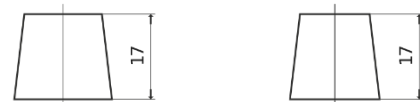

Product overview

Batteries for Cars

Formula FB955

Part number	FB955
Technology	Flooded
EAN/GTIN	3661024044462
Voltage	12 V
Capacity	95.0 Ah
CCA	760 A
Length	306 mm
Width	173 mm
Height	222 mm
Box size	D31
Polarity	ETN 1
Terminal Type	EN taper post
Hold Down	Korean B1
Weights (subject of variation)	20.60 kg

Polarity

Terminal Type

Ø19.5

Ø17.9

Positive Terminal

Negative Terminal

Hold Down

Design, features and specifications are subject to change without notice. We disclaim any representation or warranty, express or implied, concerning the data or recommendations, and in no event shall be liable for any loss or damage claimed to have arisen as a result. Some products may not be available in your local market.