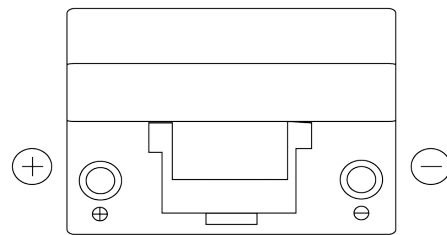

Product overview

Batteries for Cars

Formula FB955

Part number	FB955
Technology	Flooded
EAN/GTIN	3661024044462
Voltage	12 V
Capacity	95.0 Ah
CCA	760 A
Length	306 mm
Width	173 mm
Height	222 mm
Box size	D31
Polarity	ETN 1
Terminal Type	EN taper post
Hold Down	Korean B1
Weights (subject of variation)	20.60 kg

Polarity

Terminal Type

Ø19.5

Ø17.9

Positive Terminal

Negative Terminal

Hold Down

Design, features and specifications are subject to change without notice. We disclaim any representation or warranty, express or implied, concerning the data or recommendations, and in no event shall be liable for any loss or damage claimed to have arisen as a result. Some products may not be available in your local market.