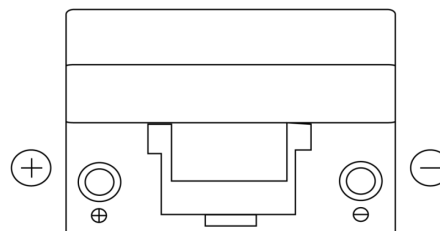

**Product overview**

Batteries for Cars

**Formula FB955**

Part number	FB955
Technology	Flooded
EAN/GTIN	3661024044462
Voltage	12 V
Capacity	95.0 Ah
CCA	760 A
Length	306 mm
Width	173 mm
Height	222 mm
Box size	D31
Polarity	ETN 1
Terminal Type	EN taper post
Hold Down	Korean B1
Weights (subject of variation)	20.60 kg

**Polarity**

**Terminal Type**

**Hold Down**

Design, features and specifications are subject to change without notice. We disclaim any representation or warranty, express or implied, concerning the data or recommendations, and in no event shall be liable for any loss or damage claimed to have arisen as a result. Some products may not be available in your local market.