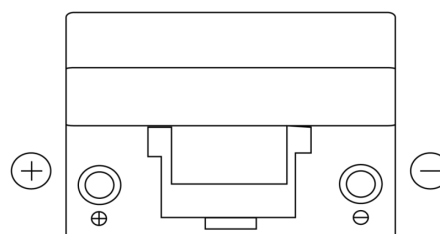

Product overview

Batteries for Cars

Formula FB955

Part number	FB955
Technology	Flooded
EAN/GTIN	3661024044462
Voltage	12 V
Capacity	95.0 Ah
CCA	760 A
Length	306 mm
Width	173 mm
Height	222 mm
Box size	D31
Polarity	ETN 1
Terminal Type	EN taper post
Hold Down	Korean B1
Weights (subject of variation)	20.60 kg

Polarity

Terminal Type

Hold Down

Design, features and specifications are subject to change without notice. We disclaim any representation or warranty, express or implied, concerning the data or recommendations, and in no event shall be liable for any loss or damage claimed to have arisen as a result. Some products may not be available in your local market.