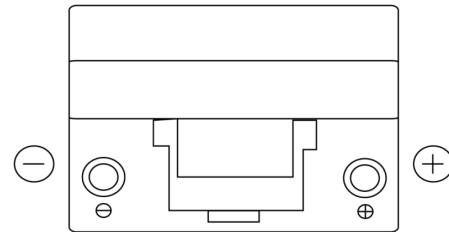

Product overview

Batteries for Cars

Formula FB954

Part number	FB954
Technology	Flooded
EAN/GTIN	3661024044455
Voltage	12 V
Capacity	95.0 Ah
CCA	760 A
Length	306 mm
Width	173 mm
Height	222 mm
Box size	D31
Polarity	ETN 0
Terminal Type	EN taper post
Hold Down	Korean B1
Weights (subject of variation)	20.60 kg

Polarity

Terminal Type

Positive Terminal

Negative Terminal

Hold Down

Design, features and specifications are subject to change without notice. We disclaim any representation or warranty, express or implied, concerning the data or recommendations, and in no event shall be liable for any loss or damage claimed to have arisen as a result. Some products may not be available in your local market.