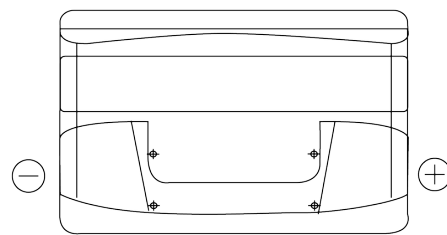

Product overview

Batteries for Cars

Formula FB950

Part number	FB950
Technology	Flooded
EAN/GTIN	3661024044585
Voltage	12 V
Capacity	95.0 Ah
CCA	800 A
Length	353 mm
Width	175 mm
Height	190 mm
Box size	L05
Polarity	ETN 0
Terminal Type	EN taper post
Hold Down	B13
Weights (subject of variation)	21.60 kg

Polarity

Terminal Type

Positive Terminal

Negative Terminal

Hold Down

Design, features and specifications are subject to change without notice. We disclaim any representation or warranty, express or implied, concerning the data or recommendations, and in no event shall be liable for any loss or damage claimed to have arisen as a result. Some products may not be available in your local market.