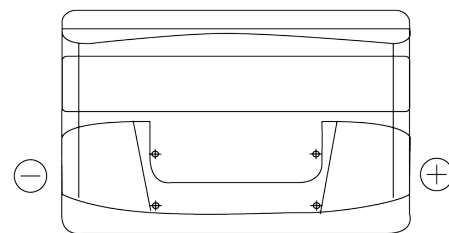

Product overview

Batteries for Cars

Formula FB852

Part number	FB852
Technology	Flooded
EAN/GTIN	3661024044660
Voltage	12 V
Capacity	85.0 Ah
CCA	760 A
Length	353 mm
Width	175 mm
Height	175 mm
Box size	LB5
Polarity	ETN 0
Terminal Type	EN taper post
Hold Down	B13
Weights (subject of variation)	19.40 kg

Polarity

Terminal Type

Positive Terminal

Negative Terminal

Hold Down

Design, features and specifications are subject to change without notice. We disclaim any representation or warranty, express or implied, concerning the data or recommendations, and in no event shall be liable for any loss or damage claimed to have arisen as a result. Some products may not be available in your local market.