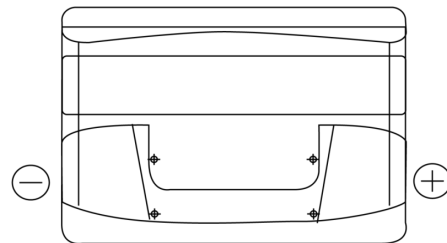

Product overview

Batteries for Cars

Formula FB802

Part number	FB802
Technology	Flooded
EAN/GTIN	3661024044653
Voltage	12 V
Capacity	80.0 Ah
CCA	700 A
Length	315 mm
Width	175 mm
Height	175 mm
Box size	LB4
Polarity	ETN 0
Terminal Type	EN taper post
Hold Down	B13
Weights (subject of variation)	17.80 kg

Polarity

Terminal Type

Hold Down

Design, features and specifications are subject to change without notice. We disclaim any representation or warranty, express or implied, concerning the data or recommendations, and in no event shall be liable for any loss or damage claimed to have arisen as a result. Some products may not be available in your local market.