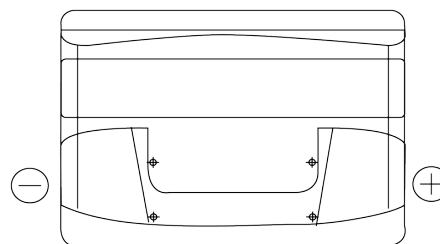

Product overview

Batteries for Cars

Formula FB802

Part number	FB802
Technology	Flooded
EAN/GTIN	3661024044653
Voltage	12 V
Capacity	80.0 Ah
CCA	700 A
Length	315 mm
Width	175 mm
Height	175 mm
Box size	LB4
Polarity	ETN 0
Terminal Type	EN taper post
Hold Down	B13
Weights (subject of variation)	17.80 kg

Polarity

Terminal Type

Positive Terminal

Negative Terminal

Hold Down

Design, features and specifications are subject to change without notice. We disclaim any representation or warranty, express or implied, concerning the data or recommendations, and in no event shall be liable for any loss or damage claimed to have arisen as a result. Some products may not be available in your local market.