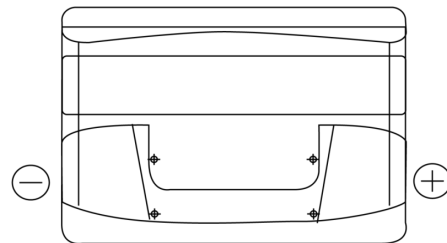

Product overview

Batteries for Cars

Formula FB802

| | |
|--------------------------------|---------------|
| Part number | FB802 |
| Technology | Flooded |
| EAN/GTIN | 3661024044653 |
| Voltage | 12 V |
| Capacity | 80.0 Ah |
| CCA | 700 A |
| Length | 315 mm |
| Width | 175 mm |
| Height | 175 mm |
| Box size | LB4 |
| Polarity | ETN 0 |
| Terminal Type | EN taper post |
| Hold Down | B13 |
| Weights (subject of variation) | 17.80 kg |

Polarity

Terminal Type

Hold Down

Design, features and specifications are subject to change without notice. We disclaim any representation or warranty, express or implied, concerning the data or recommendations, and in no event shall be liable for any loss or damage claimed to have arisen as a result. Some products may not be available in your local market.