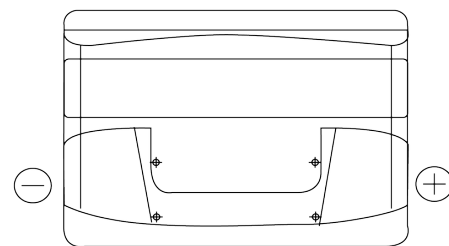

Product overview

Batteries for Cars

Formula FB800

Part number	FB800
Technology	Flooded
EAN/GTIN	3661024046244
Voltage	12 V
Capacity	80.0 Ah
CCA	640 A
Length	315 mm
Width	175 mm
Height	190 mm
Box size	L04
Polarity	ETN 0
Terminal Type	EN taper post
Hold Down	B13
Weights (subject of variation)	19.00 kg

Polarity

Terminal Type

Positive Terminal

Negative Terminal

Hold Down

Design, features and specifications are subject to change without notice. We disclaim any representation or warranty, express or implied, concerning the data or recommendations, and in no event shall be liable for any loss or damage claimed to have arisen as a result. Some products may not be available in your local market.