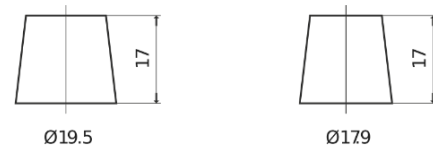

**Product overview**

Batteries for Cars

**Formula FB800**

Part number	FB800
Technology	Flooded
EAN/GTIN	3661024046244
Voltage	12 V
Capacity	80.0 Ah
CCA	640 A
Length	315 mm
Width	175 mm
Height	190 mm
Box size	L04
Polarity	ETN 0
Terminal Type	EN taper post
Hold Down	B13
Weights (subject of variation)	19.00 kg

**Polarity**

**Terminal Type**

Positive Terminal      Negative Terminal

**Hold Down**

Design, features and specifications are subject to change without notice. We disclaim any representation or warranty, express or implied, concerning the data or recommendations, and in no event shall be liable for any loss or damage claimed to have arisen as a result. Some products may not be available in your local market.