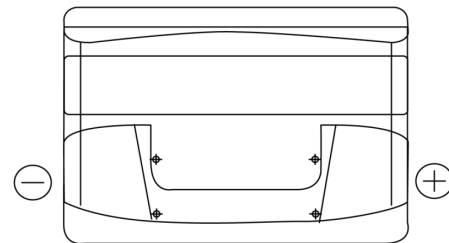

**Product overview**

Batteries for Cars

**Formula FB800**

Part number	FB800
Technology	Flooded
EAN/GTIN	3661024046244
Voltage	12 V
Capacity	80.0 Ah
CCA	640 A
Length	315 mm
Width	175 mm
Height	190 mm
Box size	L04
Polarity	ETN 0
Terminal Type	EN taper post
Hold Down	B13
Weights (subject of variation)	19.00 kg

**Polarity**

**Terminal Type**

Positive Terminal      Negative Terminal

**Hold Down**

Design, features and specifications are subject to change without notice. We disclaim any representation or warranty, express or implied, concerning the data or recommendations, and in no event shall be liable for any loss or damage claimed to have arisen as a result. Some products may not be available in your local market.