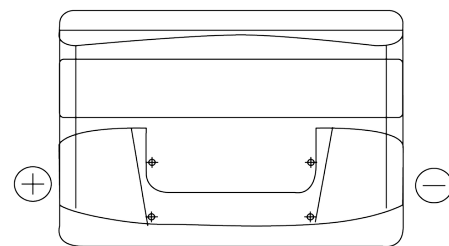

Product overview

Batteries for Cars

Formula FB741

Part number	FB741
Technology	Flooded
EAN/GTIN	3661024044561
Voltage	12 V
Capacity	74.0 Ah
CCA	680 A
Length	278 mm
Width	175 mm
Height	190 mm
Box size	L03
Polarity	ETN 1
Terminal Type	EN taper post
Hold Down	B13
Weights (subject of variation)	16.60 kg

Polarity

Terminal Type

Positive Terminal

Negative Terminal

Hold Down

Design, features and specifications are subject to change without notice. We disclaim any representation or warranty, express or implied, concerning the data or recommendations, and in no event shall be liable for any loss or damage claimed to have arisen as a result. Some products may not be available in your local market.