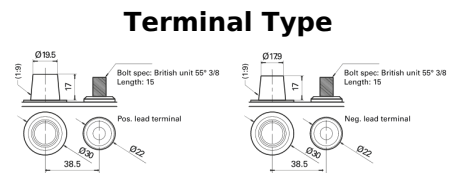

**Product overview**

Batteries for Marine and Leisure

**Start AGM EM960**

Part number	EM960
Technology	AGM
EAN/GTIN	3661024036016
Voltage	12 V
Capacity	100 Ah
CCA	800 A
MCA	960
Length	330 mm
Width	173 mm
Height	240 mm
Box size	G31
Polarity	ETN 1
Terminal Type	SAE M 3/8" taper&stud
Hold Down	B0
Weights (subject of variation)	31.00 kg