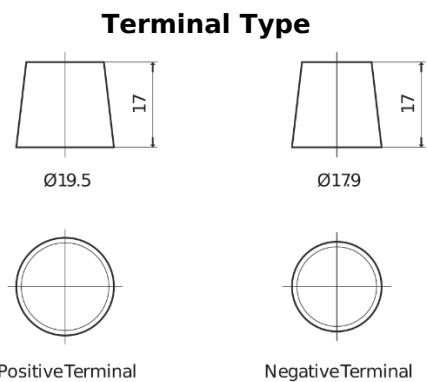

Product overview

Batteries for Cars

Formula FB704

Part number	FB704
Technology	Flooded
EAN/GTIN	3661024044431
Voltage	12 V
Capacity	70.0 Ah
CCA	540 A
Length	270 mm
Width	173 mm
Height	222 mm
Box size	D26
Polarity	ETN 0
Terminal Type	EN taper post
Hold Down	Korean B1+B6
Weights (subject of variation)	16.10 kg