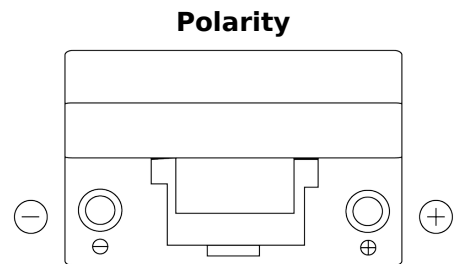

Product overview

Batteries for Cars

Formula FB704

Part number	FB704
Technology	Flooded
EAN/GTIN	3661024044431
Voltage	12 V
Capacity	70.0 Ah
CCA	540 A
Length	270 mm
Width	173 mm
Height	222 mm
Box size	D26
Polarity	ETN 0
Terminal Type	EN taper post
Hold Down	Korean B1+B6
Weights (subject of variation)	16.10 kg