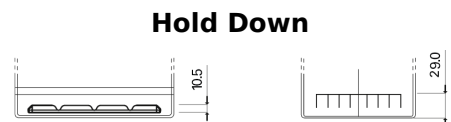

Product overview

Batteries for Cars

Formula FB704

Part number	FB704
Technology	Flooded
EAN/GTIN	3661024044431
Voltage	12 V
Capacity	70.0 Ah
CCA	540 A
Length	270 mm
Width	173 mm
Height	222 mm
Box size	D26
Polarity	ETN 0
Terminal Type	EN taper post
Hold Down	Korean B1+B6
Weights (subject of variation)	16.10 kg