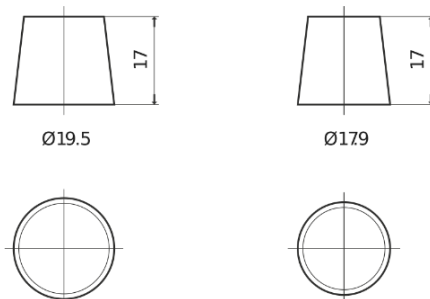

**Product overview**

Batteries for Cars

**Formula FB621**

Part number	FB621
Technology	Flooded
EAN/GTIN	3661024044547
Voltage	12 V
Capacity	62.0 Ah
CCA	540 A
Length	242 mm
Width	175 mm
Height	190 mm
Box size	L02
Polarity	ETN 1
Terminal Type	EN taper post
Hold Down	B13
Weights (subject of variation)	14.20 kg

**Polarity**

**Terminal Type**

Positive Terminal

Negative Terminal

**Hold Down**

Design, features and specifications are subject to change without notice. We disclaim any representation or warranty, express or implied, concerning the data or recommendations, and in no event shall be liable for any loss or damage claimed to have arisen as a result. Some products may not be available in your local market.