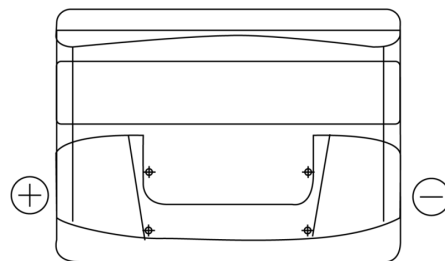

**Product overview**

Batteries for Cars

**Formula FB621**

Part number	FB621
Technology	Flooded
EAN/GTIN	3661024044547
Voltage	12 V
Capacity	62.0 Ah
CCA	540 A
Length	242 mm
Width	175 mm
Height	190 mm
Box size	L02
Polarity	ETN 1
Terminal Type	EN taper post
Hold Down	B13
Weights (subject of variation)	14.20 kg

**Polarity**

**Terminal Type**

Positive Terminal

Negative Terminal

**Hold Down**

Design, features and specifications are subject to change without notice. We disclaim any representation or warranty, express or implied, concerning the data or recommendations, and in no event shall be liable for any loss or damage claimed to have arisen as a result. Some products may not be available in your local market.