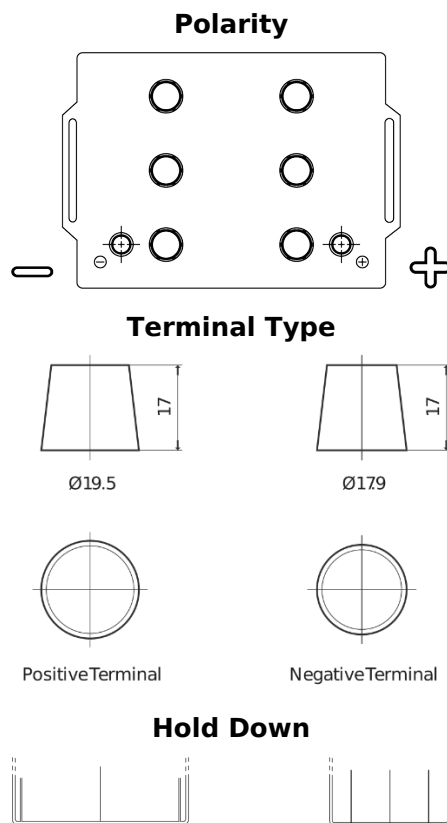

**Product overview**

Batteries for Trucks, Buses, Construction, Agriculture

**StartPRO EG145A**

Part number	EG145A
Technology	Flooded
EAN/GTIN	3661024035552
Voltage	12 V
Capacity	145 Ah
CCA	1000 A
Length	360 mm
Width	253 mm
Height	240 mm
Box size	F21
Polarity	ETN 6
Terminal Type	EN taper post
Hold Down	B0
Weights (subject of variation)	38.10 kg