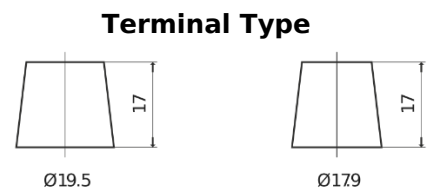

**Product overview**

Batteries for Cars

**Formula FB605**

Part number	FB605
Technology	Flooded
EAN/GTIN	3661024044424
Voltage	12 V
Capacity	60.0 Ah
CCA	480 A
Length	230 mm
Width	173 mm
Height	222 mm
Box size	D23
Polarity	ETN 1
Terminal Type	EN taper post
Hold Down	Korean B1
Weights (subject of variation)	14.60 kg