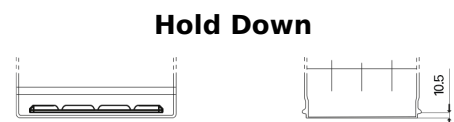

**Product overview**

Batteries for Cars

**Formula FB605**

Part number	FB605
Technology	Flooded
EAN/GTIN	3661024044424
Voltage	12 V
Capacity	60.0 Ah
CCA	480 A
Length	230 mm
Width	173 mm
Height	222 mm
Box size	D23
Polarity	ETN 1
Terminal Type	EN taper post
Hold Down	Korean B1
Weights (subject of variation)	14.60 kg