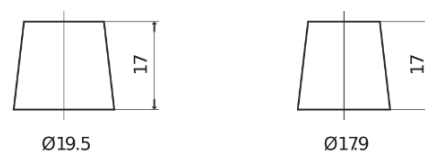

Terminal Type

Positive Terminal

Negative Terminal