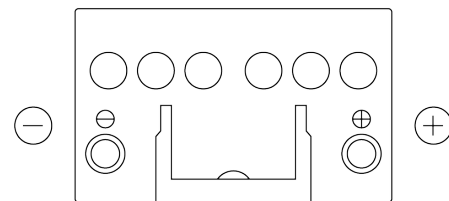

Product overview

Batteries for Cars

Formula FB450

Part number	FB450
Technology	Flooded
EAN/GTIN	3661024044493
Voltage	12 V
Capacity	45 Ah
CCA	330 A
Length	220 mm
Width	135 mm
Height	225 mm
Box size	E02
Polarity	ETN 0
Terminal Type	EN taper post
Hold Down	B1
Weights (subject of variation)	12.50 kg

Polarity

Terminal Type

Positive Terminal

Negative Terminal

Hold Down

Design, features and specifications are subject to change without notice. We disclaim any representation or warranty, express or implied, concerning the data or recommendations, and in no event shall be liable for any loss or damage claimed to have arisen as a result. Some products may not be available in your local market.