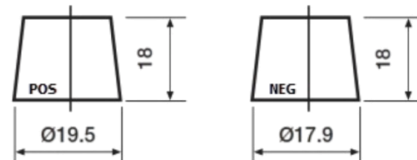

Product overview

Batteries for Cars

Premium EA456

| | |
|--------------------------------|-------------------------------|
| Part number | EA456 |
| Technology | Flooded |
| EAN/GTIN | 3661024034128 |
| Voltage | 12 V |
| Capacity | 45 Ah |
| CCA | 390 A |
| Length | 237 mm |
| Width | 127 mm |
| Height | 227 mm |
| Box size | B24 |
| Polarity | ETN 0 |
| Terminal Type | From JIS to EN (Ring adapter) |
| Hold Down | B1 |
| Weights (subject of variation) | 11.80 kg |

Polarity

Terminal Type

Remove T1 adapter for T3

Hold Down

Design, features and specifications are subject to change without notice. We disclaim any representation or warranty, express or implied, concerning the data or recommendations, and in no event shall be liable for any loss or damage claimed to have arisen as a result. Some products may not be available in your local market.