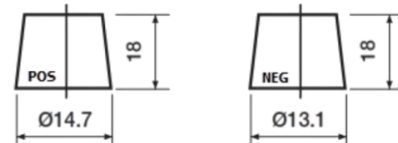

Product overview

Batteries for Cars

Premium EA456

| | |
|--------------------------------|-------------------------------|
| Part number | EA456 |
| Technology | Flooded |
| EAN/GTIN | 3661024034128 |
| Voltage | 12 V |
| Capacity | 45 Ah |
| CCA | 390 A |
| Length | 237 mm |
| Width | 127 mm |
| Height | 227 mm |
| Box size | B24 |
| Polarity | ETN 0 |
| Terminal Type | From JIS to EN (Ring adapter) |
| Hold Down | B1 |
| Weights (subject of variation) | 11.80 kg |

Polarity

Terminal Type

Remove T1 adapter for T3

Hold Down

Design, features and specifications are subject to change without notice. We disclaim any representation or warranty, express or implied, concerning the data or recommendations, and in no event shall be liable for any loss or damage claimed to have arisen as a result. Some products may not be available in your local market.