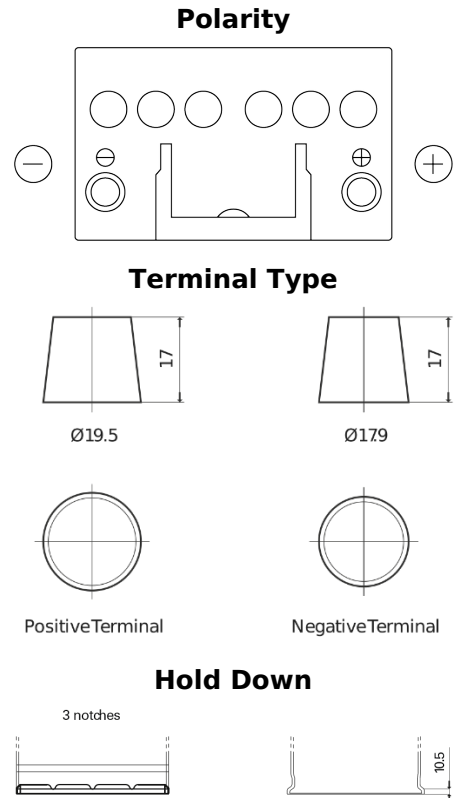

**Product overview**

Batteries for Cars

**Excell EB450**

Part number	EB450
Technology	Flooded
EAN/GTIN	3661024034494
Voltage	12 V
Capacity	45 Ah
CCA	330 A
Length	220 mm
Width	135 mm
Height	225 mm
Box size	E02
Polarity	ETN 0
Terminal Type	EN taper post
Hold Down	B1
Weights (subject of variation)	12.50 kg