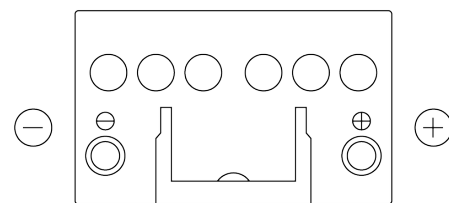

**Product overview**

Batteries for Cars

**Excell EB450**

Part number	EB450
Technology	Flooded
EAN/GTIN	3661024034494
Voltage	12 V
Capacity	45 Ah
CCA	330 A
Length	220 mm
Width	135 mm
Height	225 mm
Box size	E02
Polarity	ETN 0
Terminal Type	EN taper post
Hold Down	B1
Weights (subject of variation)	12.50 kg

**Polarity**

**Terminal Type**

Positive Terminal

Negative Terminal

**Hold Down**

Design, features and specifications are subject to change without notice. We disclaim any representation or warranty, express or implied, concerning the data or recommendations, and in no event shall be liable for any loss or damage claimed to have arisen as a result. Some products may not be available in your local market.