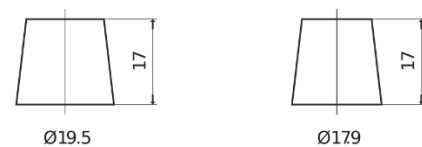

**Product overview**

Batteries for Cars

**Excell EB450**

Part number	EB450
Technology	Flooded
EAN/GTIN	3661024034494
Voltage	12 V
Capacity	45 Ah
CCA	330 A
Length	220 mm
Width	135 mm
Height	225 mm
Box size	E02
Polarity	ETN 0
Terminal Type	EN taper post
Hold Down	B1
Weights (subject of variation)	12.50 kg

**Polarity**

**Terminal Type**

Positive Terminal

Negative Terminal

**Hold Down**

Design, features and specifications are subject to change without notice. We disclaim any representation or warranty, express or implied, concerning the data or recommendations, and in no event shall be liable for any loss or damage claimed to have arisen as a result. Some products may not be available in your local market.