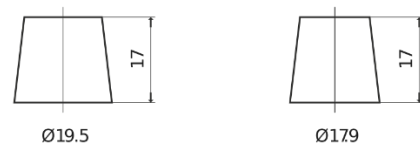

Terminal Type