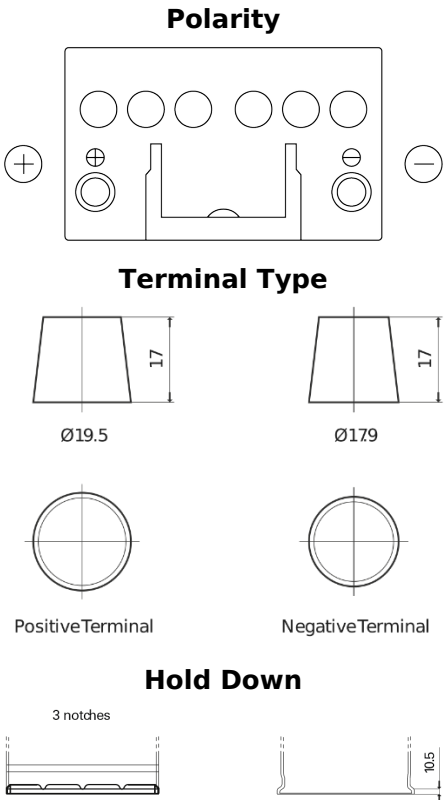

Product overview

Batteries for Cars

Formula FB451

Part number	FB451
Technology	Flooded
EAN/GTIN	3661024044486
Voltage	12 V
Capacity	45 Ah
CCA	330 A
Length	220 mm
Width	135 mm
Height	225 mm
Box size	E02
Polarity	ETN 1
Terminal Type	EN taper post
Hold Down	B1
Weights (subject of variation)	12.50 kg