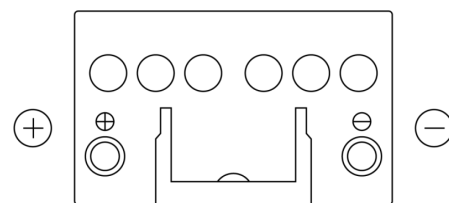

**Product overview**

Batteries for Cars

**Formula FB451**

Part number	FB451
Technology	Flooded
EAN/GTIN	3661024044486
Voltage	12 V
Capacity	45.0 Ah
CCA	330 A
Length	220 mm
Width	135 mm
Height	225 mm
Box size	E02
Polarity	ETN 1
Terminal Type	EN taper post
Hold Down	B1
Weights (subject of variation)	12.50 kg

**Polarity**

**Terminal Type**

Positive Terminal

Negative Terminal

**Hold Down**

Design, features and specifications are subject to change without notice. We disclaim any representation or warranty, express or implied, concerning the data or recommendations, and in no event shall be liable for any loss or damage claimed to have arisen as a result. Some products may not be available in your local market.