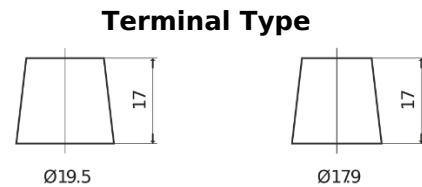

**Product overview**

Batteries for Trucks, Buses, Construction, Agriculture

**StartPRO FG1353**

Part number	FG1353
Technology	Flooded
EAN/GTIN	3661024045544
Voltage	12 V
Capacity	135 Ah
CCA	1000 A
Length	514 mm
Width	218 mm
Height	210 mm
Box size	DB9
Polarity	ETN 3
Terminal Type	EN taper post
Hold Down	B0
Weights (subject of variation)	39.80 kg