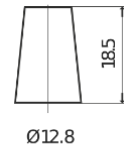

Batteries for Cars

Formula FB357

Part number	FB357
Technology	Flooded
EAN/GTIN	3661024044349
Voltage	12 V
Capacity	35.0 Ah
CCA	240 A
Length	187 mm
Width	127 mm
Height	220 mm
Box size	B19
Polarity	ETN 1
Terminal Type	JIS taper post
Hold Down	B0
Weights (subject of variation)	8.90 kg

Polarity

Terminal Type

Positive Terminal

Negative Terminal

Hold Down

Design, features and specifications are subject to change without notice. We disclaim any representation or warranty, express or implied, concerning the data or recommendations, and in no event shall be liable for any loss or damage claimed to have arisen as a result. Some products may not be available in your local market.