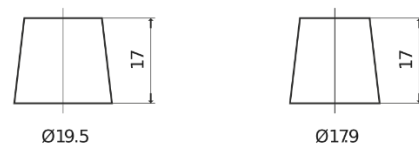

Terminal Type

Positive Terminal

Negative Terminal