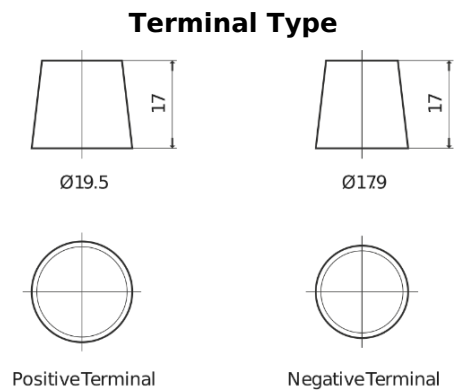

**Product overview**

Batteries for Cars

**Formula Xtreme FA955**

Part number	FA955
Technology	Flooded
EAN/GTIN	3661024044196
Voltage	12 V
Capacity	95.0 Ah
CCA	800 A
Length	306 mm
Width	173 mm
Height	222 mm
Box size	D31
Polarity	ETN 1
Terminal Type	EN taper post
Hold Down	Korean B1
Weights (subject of variation)	21.40 kg