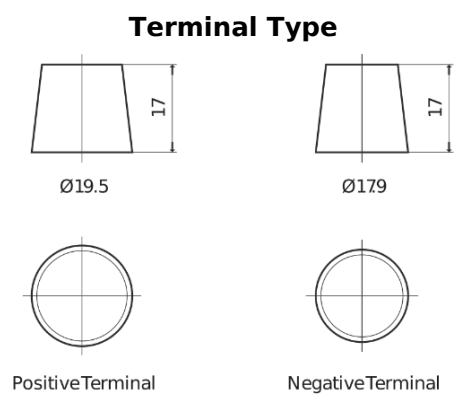

Product overview

Batteries for Cars

Formula Xtreme FA954

| | |
|--------------------------------|---------------|
| Part number | FA954 |
| Technology | Flooded |
| EAN/GTIN | 3661024044189 |
| Voltage | 12 V |
| Capacity | 95.0 Ah |
| CCA | 800 A |
| Length | 306 mm |
| Width | 173 mm |
| Height | 222 mm |
| Box size | D31 |
| Polarity | ETN 0 |
| Terminal Type | EN taper post |
| Hold Down | Korean B1 |
| Weights (subject of variation) | 21.40 kg |