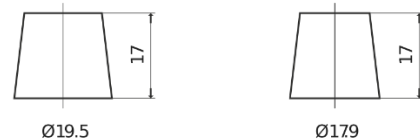

**Product overview**

Batteries for Cars

**Formula Xtreme FA900**

Part number	FA900
Technology	Flooded
EAN/GTIN	3661024046251
Voltage	12 V
Capacity	90.0 Ah
CCA	720 A
Length	315 mm
Width	175 mm
Height	190 mm
Box size	L04
Polarity	ETN 0
Terminal Type	EN taper post
Hold Down	B13
Weights (subject of variation)	19.70 kg

**Polarity**

**Terminal Type**

Positive Terminal

Negative Terminal

**Hold Down**

Design, features and specifications are subject to change without notice. We disclaim any representation or warranty, express or implied, concerning the data or recommendations, and in no event shall be liable for any loss or damage claimed to have arisen as a result. Some products may not be available in your local market.