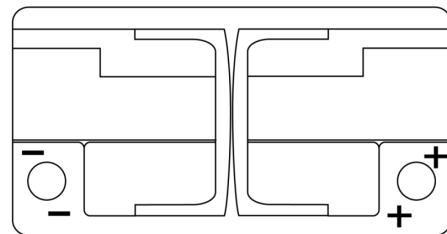

**Product overview**

Batteries for Cars

**Formula Xtreme FA852**

Part number	FA852
Technology	Flooded
EAN/GTIN	3661024044295
Voltage	12 V
Capacity	85.0 Ah
CCA	800 A
Length	315 mm
Width	175 mm
Height	175 mm
Box size	LB4
Polarity	ETN 0
Terminal Type	EN taper post
Hold Down	B13
Weights (subject of variation)	18.60 kg

**Polarity**

**Terminal Type**

Positive Terminal

Negative Terminal

**Hold Down**

Design, features and specifications are subject to change without notice. We disclaim any representation or warranty, express or implied, concerning the data or recommendations, and in no event shall be liable for any loss or damage claimed to have arisen as a result. Some products may not be available in your local market.