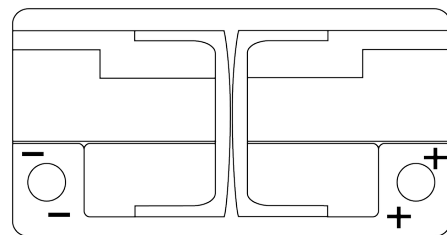

Product overview

Batteries for Cars

Formula Xtreme FA852

Part number	FA852
Technology	Flooded
EAN/GTIN	3661024044295
Voltage	12 V
Capacity	85.0 Ah
CCA	800 A
Length	315 mm
Width	175 mm
Height	175 mm
Box size	LB4
Polarity	ETN 0
Terminal Type	EN taper post
Hold Down	B13
Weights (subject of variation)	18.60 kg

Polarity

Terminal Type

Positive Terminal

Negative Terminal

Hold Down

Design, features and specifications are subject to change without notice. We disclaim any representation or warranty, express or implied, concerning the data or recommendations, and in no event shall be liable for any loss or damage claimed to have arisen as a result. Some products may not be available in your local market.