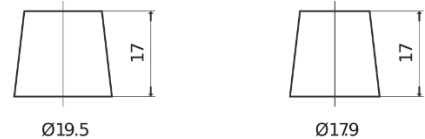

**Product overview**

Batteries for Cars

**Formula Xtreme FA640**

Part number	FA640
Technology	Flooded
EAN/GTIN	3661024044226
Voltage	12 V
Capacity	64.0 Ah
CCA	640 A
Length	242 mm
Width	175 mm
Height	190 mm
Box size	L02
Polarity	ETN 0
Terminal Type	EN taper post
Hold Down	B13
Weights (subject of variation)	14.90 kg

**Polarity**

**Terminal Type**

Positive Terminal

Negative Terminal

**Hold Down**

Design, features and specifications are subject to change without notice. We disclaim any representation or warranty, express or implied, concerning the data or recommendations, and in no event shall be liable for any loss or damage claimed to have arisen as a result. Some products may not be available in your local market.