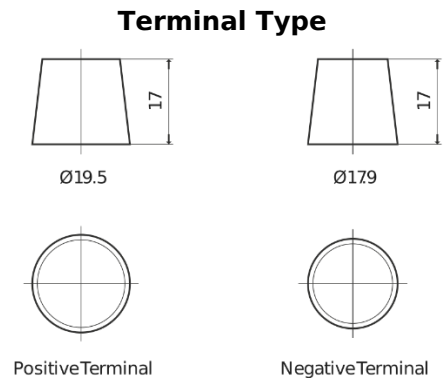

**Product overview**

Batteries for Cars

**Premium EA954**

Part number	EA954
Technology	Flooded
EAN/GTIN	3661024034180
Voltage	12 V
Capacity	95 Ah
CCA	800 A
Length	306 mm
Width	173 mm
Height	222 mm
Box size	D31
Polarity	ETN 0
Terminal Type	EN taper post
Hold Down	Korean B1
Weights (subject of variation)	21.40 kg