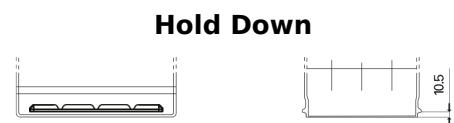

**Product overview**

Batteries for Cars

**Premium EA954**

Part number	EA954
Technology	Flooded
EAN/GTIN	3661024034180
Voltage	12 V
Capacity	95 Ah
CCA	800 A
Length	306 mm
Width	173 mm
Height	222 mm
Box size	D31
Polarity	ETN 0
Terminal Type	EN taper post
Hold Down	Korean B1
Weights (subject of variation)	21.40 kg