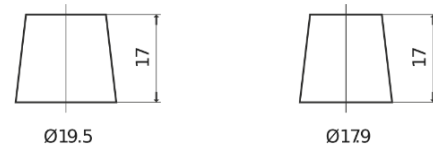

Product overview

Batteries for Cars

Formula Xtreme FA612

Part number	FA612
Technology	Flooded
EAN/GTIN	3661024044271
Voltage	12 V
Capacity	61.0 Ah
CCA	600 A
Length	242 mm
Width	175 mm
Height	175 mm
Box size	LB2
Polarity	ETN 0
Terminal Type	EN taper post
Hold Down	B13
Weights (subject of variation)	14.00 kg

Polarity

Terminal Type

Positive Terminal

Negative Terminal

Hold Down

Design, features and specifications are subject to change without notice. We disclaim any representation or warranty, express or implied, concerning the data or recommendations, and in no event shall be liable for any loss or damage claimed to have arisen as a result. Some products may not be available in your local market.