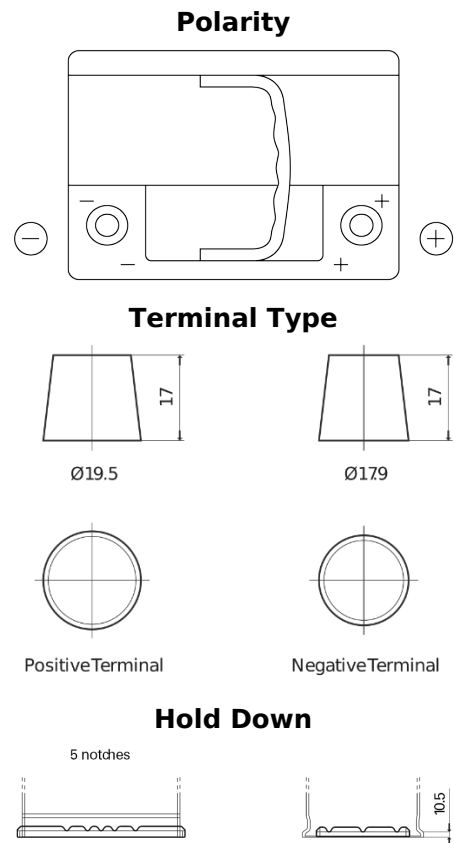

Product overview

Batteries for Cars

Formula Xtreme FA612

Part number	FA612
Technology	Flooded
EAN/GTIN	3661024044271
Voltage	12 V
Capacity	61.0 Ah
CCA	600 A
Length	242 mm
Width	175 mm
Height	175 mm
Box size	LB2
Polarity	ETN 0
Terminal Type	EN taper post
Hold Down	B13
Weights (subject of variation)	14.00 kg