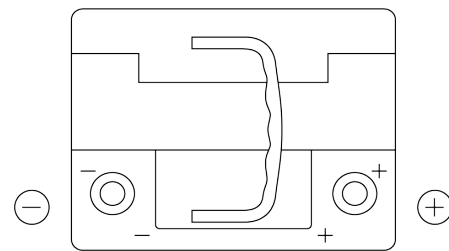

Product overview

Batteries for Cars

Formula Xtreme FA530

| | |
|--------------------------------|---------------|
| Part number | FA530 |
| Technology | Flooded |
| EAN/GTIN | 3661024044202 |
| Voltage | 12 V |
| Capacity | 53.0 Ah |
| CCA | 540 A |
| Length | 207 mm |
| Width | 175 mm |
| Height | 190 mm |
| Box size | L01 |
| Polarity | ETN 0 |
| Terminal Type | EN taper post |
| Hold Down | B13 |
| Weights (subject of variation) | 12.70 kg |

Polarity

Terminal Type

Positive Terminal

Negative Terminal

Hold Down

Design, features and specifications are subject to change without notice. We disclaim any representation or warranty, express or implied, concerning the data or recommendations, and in no event shall be liable for any loss or damage claimed to have arisen as a result. Some products may not be available in your local market.