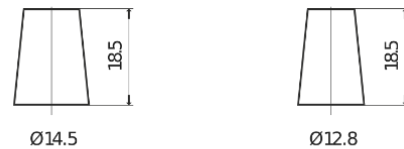

**Product overview**

Batteries for Cars

**Technica TB457**

Part number	TB457
Technology	Flooded
EAN/GTIN	3661024054362
Voltage	12 V
Capacity	45 Ah
CCA	330 A
Length	237 mm
Width	127 mm
Height	227 mm
Box size	B24
Polarity	ETN 1
Terminal Type	JIS taper post
Hold Down	B0
Weights (subject of variation)	11.40 kg

**Polarity**

**Terminal Type**

Positive Terminal

Negative Terminal

**Hold Down**

Design, features and specifications are subject to change without notice. We disclaim any representation or warranty, express or implied, concerning the data or recommendations, and in no event shall be liable for any loss or damage claimed to have arisen as a result. Some products may not be available in your local market.